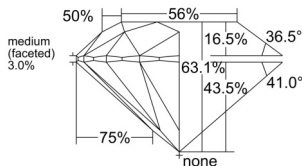

GIA®

FACSIMILE

GIA REPORT 5231698188

Verify this report at GIA.edu

GIA NATURAL DIAMOND DOSSIER®

September 10, 2025
GIA Report Number 5231698188
Shape and Cutting Style ..... Round Brilliant
Measurements ..... 5.98 - 6.03 x 3.79 mm

GRADING RESULTS

Carat Weight ..... 0.84 carat
Color Grade ..... E
Clarity Grade VVS2
Cut Grade ..... Excellent

ADDITIONAL GRADING INFORMATION

Polish ..... Excellent
Symmetry ..... Excellent
Fluorescence ..... None
Clarity Characteristics.. Pinpoint, Needle, Cloud, Indented Natural
Inscription(s): GIA 5231698188

PROPORTIONS

Profile to actual proportions

GRADING SCALES

GIA COLOR SCALE	GIA CLARITY SCALE	GIA CUT SCALE
COLOURLESS	FLAWLESS	EXCELLENT
D	INTERNALLY FLAWLESS	
E	VVS₁	VERY GOOD
F		
G	VVS₂	GOOD
H	VS₁	
I	VS₂	FAIR
J	SI₁	
K	SI₂	POOR
L	I₁	
M	I₂	
N	I₃	
O		
P		
Q		
R		
S		
T		
U		
V		
W		
X		
Y		
Z