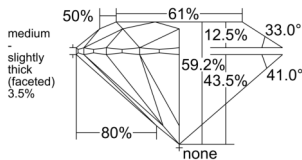

GIA®

FACSIMILE

GIA REPORT 5231687805

Verify this report at GIA.edu

GIA NATURAL DIAMOND DOSSIER®

August 28, 2025
GIA Report Number 5231687805
Shape and Cutting Style ..... Round Brilliant
Measurements ..... 5.17 - 5.19 x 3.07 mm

GRADING RESULTS

Carat Weight ..... 0.50 carat
Color Grade ..... G
Clarity Grade VVS2
Cut Grade ..... Excellent

ADDITIONAL GRADING INFORMATION

Polish ..... Excellent
Symmetry ..... Excellent
Fluorescence ..... Faint
Clarity Characteristics ..... Feather, Pinpoint
Inscription(s): GIA 5231687805

PROPORTIONS

Profile to actual proportions

GRADING SCALES

GIA COLOR SCALE		GIA CLARITY SCALE		GIA CUT SCALE	
COLORLESS	D	FLAWLESS	VERY VERY SLIGHTLY INCLUDED	EXCELLENT	
	E				
	F	INTERNALLY FLAWLESS			
	G				
	NEAR COLORLESS	H		VVS₁	VERY GOOD
		I			
	FAINT	J		VVS₂	
		K			
		L		VS₁	GOOD
		M			
VERY LIGHT		N	VS₂		
		O			
	P	SI₁	FAIR		
	R				
LIGHT	S	SI₂			
	T				
	U	I₁	POOR		
	V				
	W	I₂			
	X				
Y	I₃				
Z