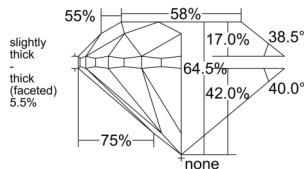

GIA®

FACSIMILE

GIA REPORT 5231687775

Verify this report at GIA.edu

GIA NATURAL DIAMOND DOSSIER®

September 08, 2025
GIA Report Number 5231687775
Shape and Cutting Style ..... Round Brilliant
Measurements ..... 5.93 - 6.01 x 3.85 mm

GRADING RESULTS

Carat Weight ..... 0.90 carat
Color Grade ..... E
Clarity Grade VVS1
Cut Grade ..... Very Good

ADDITIONAL GRADING INFORMATION

Polish ..... Excellent
Symmetry ..... Very Good
Fluorescence ..... Medium Blue
Clarity Characteristics ..... Internal Graining
Inscription(s): GIA 5231687775

PROPORTIONS

Profile to actual proportions