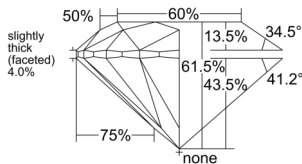

GIA®

FACSIMILE

GIA REPORT 5231684672

Verify this report at GIA.edu

GIA NATURAL DIAMOND DOSSIER®

August 26, 2025
GIA Report Number 5231684672
Shape and Cutting Style ..... Round Brilliant
Measurements ..... 5.68 - 5.71 x 3.50 mm

GRADING RESULTS

Carat Weight ..... 0.70 carat
Color Grade ..... G
Clarity Grade SI2
Cut Grade ..... Excellent

ADDITIONAL GRADING INFORMATION

Polish ..... Excellent
Symmetry ..... Excellent
Fluorescence ..... None
Clarity Characteristics ..... Cloud
Inscription(s): GIA 5231684672

PROPORTIONS

Profile to actual proportions