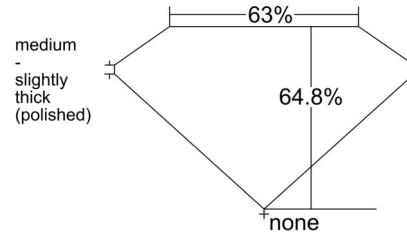

GIA NATURAL DIAMOND GRADING REPORT

August 20, 2025  
 GIA Report Number ..... 5231677921  
 Shape and Cutting Style ..... Emerald Cut  
 Measurements ..... 10.75 x 7.11 x 4.61 mm

GRADING RESULTS

Carat Weight ..... 3.50 carat  
 Color Grade ..... H  
 Clarity Grade ..... VS1

Profile not to actual proportions

CLARITY CHARACTERISTICS

KEY TO SYMBOLS\*

- Crystal
- Pinpoint
- ∖ Needle

\* Red symbols denote internal characteristics (inclusions). Green or black symbols denote external characteristics (blemishes). Diagram is an approximate representation of the diamond, and symbols shown indicate type, position, and approximate size of clarity characteristics. All clarity characteristics may not be shown. Details of finish are not shown.