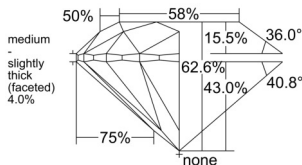

GIA®

FACSIMILE

GIA REPORT 5231674904

Verify this report at GIA.edu

GIA NATURAL DIAMOND DOSSIER®

October 09, 2025
GIA Report Number 5231674904
Shape and Cutting Style ..... Round Brilliant
Measurements ..... 6.00 - 6.04 x 3.77 mm

GRADING RESULTS

Carat Weight ..... 0.85 carat
Color Grade ..... H
Clarity Grade VS1
Cut Grade ..... Excellent

ADDITIONAL GRADING INFORMATION

Polish ..... Excellent
Symmetry ..... Excellent
Fluorescence ..... None
Clarity Characteristics ..... Feather, Pinpoint, Needle
Inscription(s): GIA 5231674904

PROPORTIONS

Profile to actual proportions

GRADING SCALES

GIA COLOR SCALE	GIA CLARITY SCALE	GIA CUT SCALE	
D	FLAWLESS	EXCELLENT	
E	INTERNALLY FLAWLESS		
F		VVS₁	VERY GOOD
G	VVS₂		
H	VS₁	GOOD	
I	VS₂		
J	SI₁	FAIR	
K	SI₂		
L	I₁	POOR	
M	I₂		
N	I₃		
O			
P			
Q			
R			
S			
T			
U			
V			
W			
X			
Y			
Z