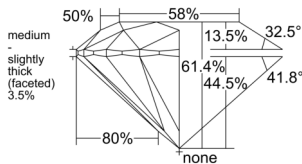

GIA®

FACSIMILE

GIA REPORT 5231627209

Verify this report at GIA.edu

GIA NATURAL DIAMOND DOSSIER®

July 05, 2025
GIA Report Number 5231627209
Shape and Cutting Style ..... Round Brilliant
Measurements ..... 5.45 - 5.47 x 3.35 mm

GRADING RESULTS

Carat Weight ..... 0.60 carat
Color Grade ..... F
Clarity Grade VVS2
Cut Grade ..... Excellent

ADDITIONAL GRADING INFORMATION

Polish ..... Excellent
Symmetry ..... Excellent
Fluorescence ..... Faint
Clarity Characteristics ..... Cloud, Pinpoint
Inscription(s): GIA 5231627209

PROPORTIONS

Profile to actual proportions

GRADING SCALES

GIA COLOR SCALE	GIA CLARITY SCALE	GIA CUT SCALE	
D	FLAWLESS	EXCELLENT	
E	INTERNALLY FLAWLESS		
F		VVS₁	VERY GOOD
G	VVS₂		
H	VS₁	GOOD	
I	VS₂		
J	SI₁	FAIR	
K	SI₂		
L	I₁	POOR	
M	I₂		
N	I₃		
O			
P			
Q			
R			
S			
T			
U			
V			
W			
X			
Y			
Z