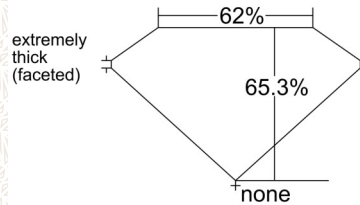

GIA NATURAL COLORED DIAMOND REPORT

June 10, 2025
 Report Type Grading Report
 GIA Report Number 5231599858
 Shape and Cutting Style Heart Modified Brilliant
 Measurements 16.27 x 17.60 x 11.49 mm

Carat Weight 27.06 carat
 Color Grade Fancy Dark Brown-Greenish Yellow
 Color Origin Natural
 Color Distribution Even
 Clarity Grade SI1
 Proportions:

Profile not to actual proportions

Polish Excellent
 Symmetry Excellent
 Fluorescence Faint
 Inscription(s): GIA 5231599858

Comments: Additional pinpoints are not shown.

ADDITIONAL INFORMATION

GIA COLORED DIAMOND SCALE

Illustration of GIA fancy color grade interrelationships

GIA CLARITY SCALE

FLAWLESS
INTERNALLY FLAWLESS
VVS ₁
VVS ₂
VS ₁
VS ₂
SI ₁
SI ₂
I ₁
I ₂
I ₃

CLARITY CHARACTERISTICS

KEY TO SYMBOLS*

- Cloud
- Pinpoint

* Red symbols denote internal characteristics (inclusions). Green or black symbols denote external characteristics (blemishes). Diagram is an approximate representation of the diamond, and symbols shown indicate type, position, and approximate size of clarity characteristics. All clarity characteristics may not be shown. Details of finish are not shown.