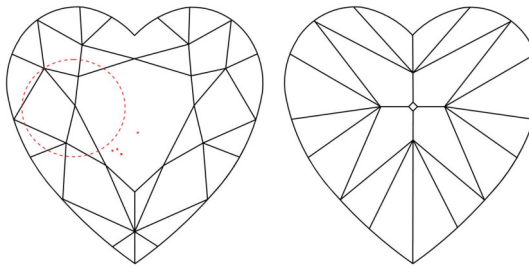

GIA NATURAL COLORED DIAMOND REPORT

June 10, 2025
 Report Type Grading Report
 GIA Report Number 5231599858
 Shape and Cutting Style Heart Modified Brilliant
 Measurements 16.27 x 17.60 x 11.49 mm

Carat Weight 27.06 carat
 Color Grade Fancy Dark Brown-Greenish Yellow
 Color Origin Natural
 Color Distribution Even
 Clarity Grade SI1
 Proportions:

Profile not to actual proportions

Polish Excellent
 Symmetry Excellent
 Fluorescence Faint
 Inscription(s): GIA 5231599858

Comments: Additional pinpoints are not shown.

ADDITIONAL INFORMATION

GIA COLORED DIAMOND SCALE

Illustration of GIA fancy color grade interrelationships

GIA CLARITY SCALE

FLAWLESS
INTERNALLY FLAWLESS
VVS ₁
VVS ₂
VS ₁
VS ₂
SI ₁
SI ₂
I ₁
I ₂
I ₃

CLARITY CHARACTERISTICS

KEY TO SYMBOLS*

- Cloud
- Pinpoint

* Red symbols denote internal characteristics (inclusions). Green or black symbols denote external characteristics (blemishes). Diagram is an approximate representation of the diamond, and symbols shown indicate type, position, and approximate size of clarity characteristics. All clarity characteristics may not be shown. Details of finish are not shown.