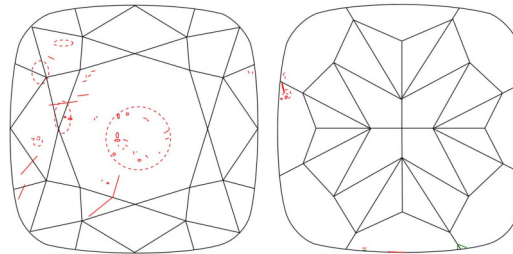

GIA NATURAL DIAMOND GRADING REPORT

May 19, 2025  
 GIA Report Number ..... 5231588109  
 Shape and Cutting Style ..... Cushion Modified Brilliant  
 Measurements ..... 5.43 x 5.42 x 3.78 mm

GRADING RESULTS

Carat Weight ..... 0.96 carat  
 Color Grade ..... G  
 Clarity Grade ..... I1

ADDITIONAL GRADING INFORMATION

Polish ..... Very Good  
 Symmetry ..... Good  
 Fluorescence ..... None

Inscription(s): GIA 5231588109

**Comments:** Additional clouds are not shown. Pinpoints are not shown.

PROPORTIONS

Profile not to actual proportions

CLARITY CHARACTERISTICS

KEY TO SYMBOLS\*

- Cloud
- Feather
- Crystal
- Needle
- Indented Natural
- Natural

\* Red symbols denote internal characteristics (inclusions). Green or black symbols denote external characteristics (blemishes). Diagram is an approximate representation of the diamond, and symbols shown indicate type, position, and approximate size of clarity characteristics. All clarity characteristics may not be shown. Details of finish are not shown.