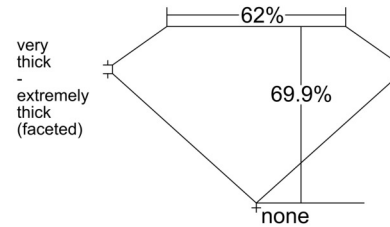

GIA NATURAL DIAMOND GRADING REPORT

May 19, 2025  
 GIA Report Number ..... 5231588109  
 Shape and Cutting Style ..... Cushion Modified Brilliant  
 Measurements ..... 5.43 x 5.42 x 3.78 mm

GRADING RESULTS

Carat Weight ..... 0.96 carat  
 Color Grade ..... G  
 Clarity Grade ..... I1

ADDITIONAL GRADING INFORMATION

Polish ..... Very Good  
 Symmetry ..... Good  
 Fluorescence ..... None

Inscription(s): GIA 5231588109

**Comments:** Additional clouds are not shown. Pinpoints are not shown.

PROPORTIONS

Profile not to actual proportions

CLARITY CHARACTERISTICS

KEY TO SYMBOLS\*

- Cloud
- Feather
- Crystal
- Needle
- Indented Natural
- Natural

\* Red symbols denote internal characteristics (inclusions). Green or black symbols denote external characteristics (blemishes). Diagram is an approximate representation of the diamond, and symbols shown indicate type, position, and approximate size of clarity characteristics. All clarity characteristics may not be shown. Details of finish are not shown.