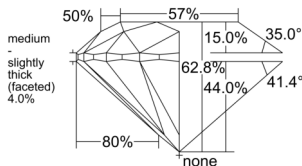

GIA®

FACSIMILE

GIA REPORT 5231549850

Verify this report at GIA.edu

GIA NATURAL DIAMOND DOSSIER®

April 04, 2025
GIA Report Number 5231549850
Shape and Cutting Style ..... Round Brilliant
Measurements ..... 5.64 - 5.67 x 3.55 mm

GRADING RESULTS

Carat Weight ..... 0.70 carat
Color Grade ..... F
Clarity Grade S11
Cut Grade ..... Excellent

ADDITIONAL GRADING INFORMATION

Polish ..... Excellent
Symmetry ..... Excellent
Fluorescence ..... None
Clarity Characteristics ..... Crystal
Inscription(s): GIA 5231549850, DB 72850333

PROPORTIONS

GRADING SCALES

GIA COLOR SCALE	GIA CLARITY SCALE	GIA CUT SCALE	
D	FLAWLESS	EXCELLENT	
E	INTERNALLY FLAWLESS		
F		VVS₁	VERY GOOD
G	VVS₂		
H	VS₁	GOOD	
I	VS₂		
J	S1₁	FAIR	
K	S1₂		
L	I₁	POOR	
M	I₂		
N	I₃		
O			
P			
Q			
R			
S			
T			
U			
V			
W			
X			
Y			
Z