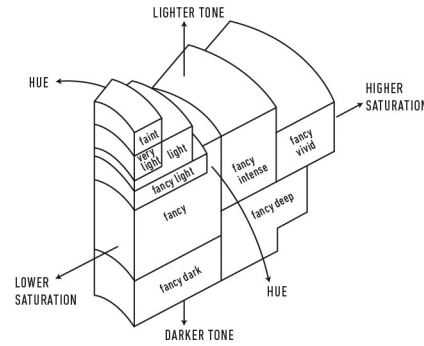

GIA NATURAL COLORED DIAMOND REPORT

August 15, 2024
 Report Type **Identification and Origin Report**
 GIA Report Number **5231321580**
 Shape and Cutting Style **Round Brilliant**
 Measurements **7.87 - 7.91 x 5.81 mm**
 Carat Weight **2.24 carat**
 Color Grade **Fancy Black**
 Color Origin **Natural**
 Color Distribution **Even**
 Inscription(s): GIA 5231321580

ADDITIONAL INFORMATION

**GIA COLORED
DIAMOND
SCALE**

Illustration of GIA fancy color grade interrelationships

The results documented in this report refer only to the diamond described, and were obtained using the techniques and equipment available to GIA at the time of examination. This report is not a guarantee or valuation. For additional information and important limitations and disclaimers, please see GIA.edu/terms or call +1 800 421 7250 or +1 760 603 4500. ©2023 Gemological Institute of America, Inc.