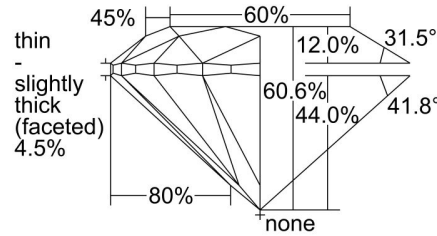

GIA REPORT
5222805529

Verify this report at GIA.edu

FACSIMILE

This is a digital representation of the original GIA Report. This representation might not be accepted in lieu of the original GIA Report in certain circumstances. The original GIA Report includes certain security features which are not reproducible on this facsimile.

GIA NATURAL DIAMOND GRADING REPORT

May 05, 2023
GIA Report Number 5222805529
Shape and Cutting Style ..... Round Brilliant
Measurements ..... 11.51 - 11.58 x 7.00 mm

GRADING RESULTS

Carat Weight ..... 5.66 carat
Color Grade ..... G
Clarity Grade ..... Internally Flawless
Cut Grade ..... Excellent

ADDITIONAL GRADING INFORMATION

Polish ..... Excellent
Symmetry ..... Excellent
Fluorescence ..... None
Inscription(s): GIA 5222805529
Comments: Minor details of polish are not shown.

PROPORTIONS

Profile to actual proportions