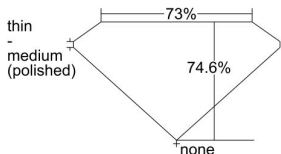

GIA®

FACSIMILE

GIA REPORT 5222565435

Verify this report at GIA.edu

GIA NATURAL DIAMOND DOSSIER®

July 29, 2022
GIA Report Number 5222565435
Shape and Cutting Style ..... Square Modified Brilliant
Measurements ..... 4.88 x 4.72 x 3.53 mm

GRADING RESULTS

Carat Weight ..... 0.70 carat
Color Grade ..... E
Clarity Grade VS2

ADDITIONAL GRADING INFORMATION

Polish ..... Excellent
Symmetry ..... Very Good
Fluorescence ..... None
Clarity Characteristics ..... Cloud
Inscription(s): GIA 5222565435

PROPORTIONS

Profile not to actual proportions

GRADING SCALES

GIA COLOR SCALE		GIA CLARITY SCALE			
COLORLESS	D	VERY VERY SLIGHTLY INCLUDED	FLAWLESS		
	E		INTERNALLY FLAWLESS		
	F	VERY SLIGHTLY INCLUDED	VVS₁		
	G		VVS₂		
	H		VS₁		
	NEAR COLORLESS	I	SLIGHTLY INCLUDED	VS₂	
		J		SI₁	
		FAINT	K	INCLUDED	SI₂
			L		I₁
			M		I₂
VERT LIGHT	N	LIGHT	I₃		
	O				
	P				
	Q				
	R