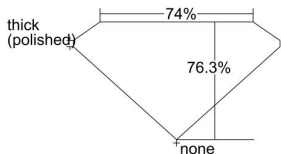

GIA®

FACSIMILE

GIA REPORT 5222564365

Verify this report at GIA.edu

GIA NATURAL DIAMOND DOSSIER®

August 17, 2022
GIA Report Number 5222564365
Shape and Cutting Style ..... Square Modified Brilliant
Measurements ..... 4.88 x 4.66 x 3.55 mm

GRADING RESULTS

Carat Weight ..... 0.70 carat
Color Grade ..... E
Clarity Grade VS1

ADDITIONAL GRADING INFORMATION

Polish ..... Excellent
Symmetry ..... Very Good
Fluorescence ..... None
Clarity Characteristics ..... Crystal, Cloud, Needle
Inscription(s): GIA 5222564365

PROPORTIONS

Profile not to actual proportions

GRADING SCALES

GIA COLOR SCALE		GIA CLARITY SCALE			
COLORLESS	D	VERY VERY SLIGHTLY INCLUDED	FLAWLESS		
	E		INTERNALLY FLAWLESS		
	F	VERY SLIGHTLY INCLUDED	VVS₁		
	G		VVS₂		
	H		VS₁		
	NEAR COLORLESS	I	SLIGHTLY INCLUDED	VS₂	
		J		SI₁	
		FAINT	K	INCLUDED	SI₂
			L		I₁
			M		I₂
VERT LIGHT	N	LIGHT	I₃		
	O				
	P				
	Q				
	R