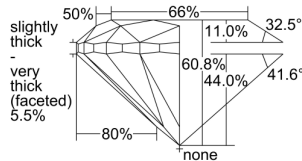

GIA®

FACSIMILE

GIA REPORT 5222353481

Verify this report at GIA.edu

GIA NATURAL DIAMOND DOSSIER®

March 15, 2022
GIA Report Number 5222353481
Shape and Cutting Style ..... Round Brilliant
Measurements ..... 5.07 - 5.08 x 3.08 mm

GRADING RESULTS

Carat Weight ..... 0.50 carat
Color Grade ..... D
Clarity Grade VVS1
Cut Grade ..... Good

ADDITIONAL GRADING INFORMATION

Polish ..... Very Good
Symmetry ..... Good
Fluorescence ..... Medium Blue
Clarity Characteristics ..... Pinpoint, Chip
Inscription(s): GIA 5222353481

PROPORTIONS

Profile to actual proportions

GRADING SCALES

GIA COLOR SCALE	GIA CLARITY SCALE	GIA CUT SCALE	
D	FLAWLESS	EXCELLENT	
E	INTERNALLY FLAWLESS		
F		VVS₁	VERY GOOD
G	VVS₂		
H	VS₁	GOOD	
I	VS₂		
J	SI₁	FAIR	
K	SI₂		
L	I₁	POOR	
M			
N			
O	I₂		
P			
Q	I₃		
R			
S			
T			
U			
V			
W			
X			
Y			
Z