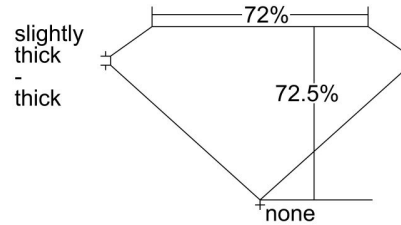

GIA NATURAL DIAMOND GRADING REPORT

February 25, 2022

GIA Report Number 5222305078

Shape and Cutting Style Square Modified Brilliant

Measurements 9.45 x 9.45 x 6.85 mm

GRADING RESULTS

Carat Weight 5.01 carat

Color Grade K

Clarity Grade VS1

ADDITIONAL GRADING INFORMATION

Polish Excellent

Symmetry Excellent

Fluorescence Faint

Inscription(s): GIA 5222305078

Comments: Pinpoints are not shown.

PROPORTIONS

Profile not to actual proportions

CLARITY CHARACTERISTICS

KEY TO SYMBOLS*

-  Needle
-  Feather

* Red symbols denote internal characteristics (inclusions). Green or black symbols denote external characteristics (blemishes). Diagram is an approximate representation of the diamond, and symbols shown indicate type, position, and approximate size of clarity characteristics. All clarity characteristics may not be shown. Details of finish are not shown.