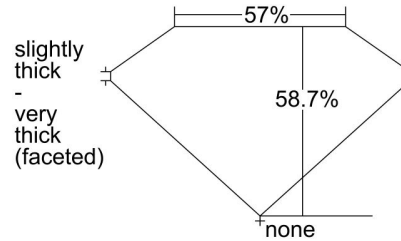

GIA NATURAL DIAMOND GRADING REPORT

December 14, 2021
GIA Report Number 5222183567
Shape and Cutting Style Heart Brilliant
Measurements 5.83 x 6.90 x 4.05 mm

GRADING RESULTS

Carat Weight 1.01 carat
Color Grade S to T Range, Light Brown
Clarity Grade VS2

ADDITIONAL GRADING INFORMATION

Polish Excellent
Symmetry Very Good
Fluorescence Faint
Inscription(s): GIA 5222183567
Comments: Surface graining is not shown.

PROPORTIONS

Profile not to actual proportions

CLARITY CHARACTERISTICS

KEY TO SYMBOLS*

- Crystal
- ~ Feather
- Pinpoint
- △ Natural

* Red symbols denote internal characteristics (inclusions). Green or black symbols denote external characteristics (blemishes). Diagram is an approximate representation of the diamond, and symbols shown indicate type, position, and approximate size of clarity characteristics. All clarity characteristics may not be shown. Details of finish are not shown.