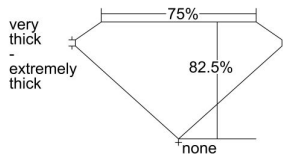

GIA®

FACSIMILE

GIA REPORT 5222004658

Verify this report at GIA.edu

GIA NATURAL DIAMOND DOSSIER®

September 11, 2021
GIA Report Number 5222004658
Shape and Cutting Style ..... Square Modified Brilliant
Measurements ..... 4.90 x 4.54 x 3.75 mm

GRADING RESULTS

Carat Weight ..... 0.72 carat
Color Grade I
Clarity Grade I1

ADDITIONAL GRADING INFORMATION

Polish ..... Good
Symmetry ..... Good
Fluorescence ..... None
Clarity Characteristics ..... Crystal
Inscription(s): GIA 5222004658

PROPORTIONS

Profile not to actual proportions

GRADING SCALES

GIA COLOR SCALE		GIA CLARITY SCALE			
COLORLESS	D	VERY VERY SLIGHTLY INCLUDED	FLAWLESS		
	E		INTERNALLY FLAWLESS		
	F	VERY SLIGHTLY INCLUDED	VVS₁		
	G		VVS₂		
	H		VS₁		
	NEAR COLORLESS	I	SLIGHTLY INCLUDED	VS₂	
		J		SI₁	
		FAINT	K	INCLUDED	SI₂
			L		I₁
			M		I₂
VERT LIGHT	N	LIGHT	I₃		
	O				
	P				
	Q				
	R				
	S