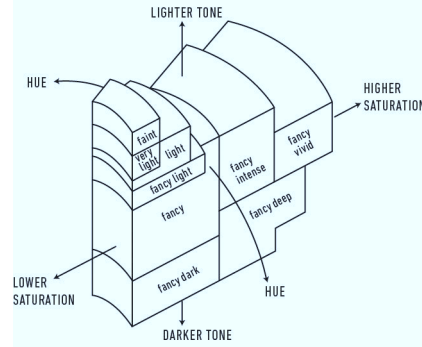

ADDITIONAL INFORMATION

GIA COLORED
DIAMOND
SCALE

Illustration of GIA fancy color grade interrelationships

reportcheck.gia.edu

The results documented in this report refer only to the diamond described, and were obtained using the techniques and equipment available to GIA at the time of examination. This report is not a guarantee or valuation. For additional information and important limitations and disclaimers, please see GIA.edu/terms or call +1 800 421 7250 or +1 760 603 4500. ©2023 Gemological Institute of America, Inc.