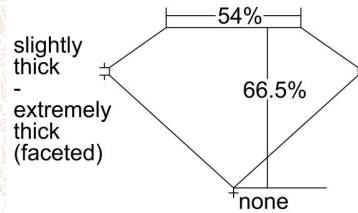

GIA NATURAL COLORED DIAMOND REPORT

March 30, 2023
 Report Type Grading Report
 GIA Report Number 5221866897
 Shape and Cutting Style Heart Modified Brilliant
 Measurements 5.58 x 5.93 x 3.95 mm

Carat Weight 0.91 carat
 Color Grade Fancy Yellow-Brown
 Color Origin Natural
 Color Distribution Even
 Clarity Grade SI2
 Proportions:

Profile not to actual proportions

Polish Very Good
 Symmetry Very Good
 Fluorescence None
 Inscription(s): GIA 5221866897

ADDITIONAL INFORMATION

CLARITY CHARACTERISTICS

KEY TO SYMBOLS*

 Feather

* Red symbols denote internal characteristics (inclusions). Green or black symbols denote external characteristics (blemishes). Diagram is an approximate representation of the diamond, and symbols shown indicate type, position, and approximate size of clarity characteristics. All clarity characteristics may not be shown. Details of finish are not shown.