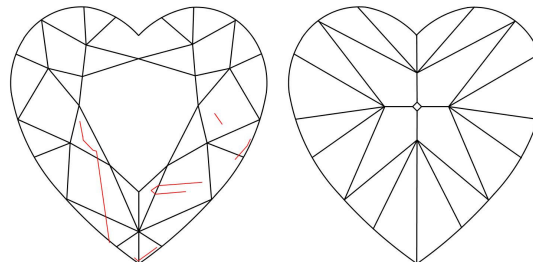

GIA NATURAL COLORED DIAMOND REPORT

March 30, 2023
 Report Type Grading Report
 GIA Report Number 5221866897
 Shape and Cutting Style Heart Modified Brilliant
 Measurements 5.58 x 5.93 x 3.95 mm

Carat Weight 0.91 carat
 Color Grade Fancy Yellow-Brown
 Color Origin Natural
 Color Distribution Even
 Clarity Grade SI2
 Proportions:

Profile not to actual proportions

Polish Very Good
 Symmetry Very Good
 Fluorescence None
 Inscription(s): GIA 5221866897

ADDITIONAL INFORMATION

CLARITY CHARACTERISTICS

KEY TO SYMBOLS*

 Feather

* Red symbols denote internal characteristics (inclusions). Green or black symbols denote external characteristics (blemishes). Diagram is an approximate representation of the diamond, and symbols shown indicate type, position, and approximate size of clarity characteristics. All clarity characteristics may not be shown. Details of finish are not shown.