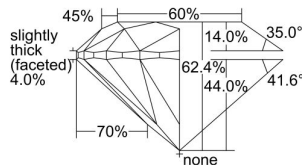

GIA®

FACSIMILE

GIA REPORT 5221677514

Verify this report at GIA.edu

GIA NATURAL DIAMOND DOSSIER®

October 14, 2022
GIA Report Number 5221677514
Shape and Cutting Style ..... Round Brilliant
Measurements ..... 5.89 - 5.92 x 3.68 mm

GRADING RESULTS

Carat Weight ..... 0.80 carat
Color Grade ..... D
Clarity Grade VS1
Cut Grade ..... Excellent

ADDITIONAL GRADING INFORMATION

Polish ..... Excellent
Symmetry ..... Excellent
Fluorescence ..... Medium Blue
Clarity Characteristics..... Crystal, Cloud, Pinpoint, Needle
Inscription(s): GIA 5221677514

PROPORTIONS

Profile to actual proportions

GRADING SCALES

GIA COLOR SCALE

COLORESS	D
	E
	F
	G
	H
	I
	J
NEAR COLORESS	K
	L
FANIT	M
	N
	O
	P
	R
	S
	T
	U
	V
	W
	X
	Y
LIGHT	Z

GIA CLARITY SCALE

VERY VERY SLIGHTLY INCLUDED	FLAWLESS
	INTERNALLY FLAWLESS
VERY SLIGHTLY INCLUDED	VVS₁
	VVS₂
SLIGHTLY INCLUDED	VS₁
	VS₂
INCLUDED	SI₁
	SI₂
	I₁
	I₂
	I₃

GIA CUT SCALE

EXCELLENT
VERY GOOD
GOOD
FAIR
POOR