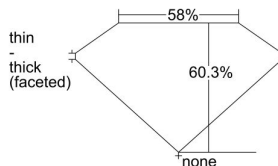

GIA®

FACSIMILE

GIA REPORT 5221464152

Verify this report at GIA.edu

GIA NATURAL DIAMOND DOSSIER®

May 27, 2022
GIA Report Number 5221464152
Shape and Cutting Style ..... Heart Brilliant
Measurements ..... 5.18 x 6.14 x 3.70 mm

GRADING RESULTS

Carat Weight ..... 0.70 carat
Color Grade ..... D
Clarity Grade VS2

ADDITIONAL GRADING INFORMATION

Polish ..... Excellent
Symmetry ..... Very Good
Fluorescence ..... None
Clarity Characteristics..... Cloud, Crystal, Indented Natural
Inscription(s): GIA 5221464152

PROPORTIONS

Profile not to actual proportions

GRADING SCALES

GIA COLOR SCALE		GIA CLARITY SCALE			
COLORLESS	D	VERY VERY SLIGHTLY INCLUDED	FLAWLESS		
	E		INTERNALLY FLAWLESS		
	F		VVS₁		
	NEAR COLORLESS	G	VVS₂		
		H	VERY SLIGHTLY INCLUDED	VS₁	
		I		VS₂	
		FAINT	J	SLIGHTLY INCLUDED	SI₁
			K		SI₂
	L		INCLUDED		I₁
	M			I₂	
VERT LIGHT	N		INCLUDED	I₃	
	O				
	P				
	Q				
	R				
LIGHT	S				
	T				
	U				
	V				
	Z