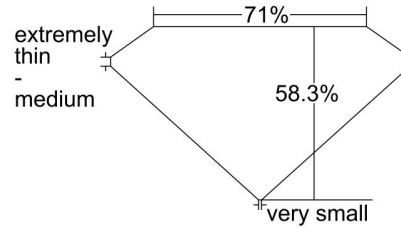

GIA NATURAL DIAMOND GRADING REPORT

April 06, 2022  
 GIA Report Number ..... 5221398443  
 Shape and Cutting Style ..... Emerald Cut  
 Measurements ..... 15.94 x 13.11 x 7.64 mm

GRADING RESULTS

Carat Weight ..... 14.37 carat  
 Color Grade ..... L  
 Clarity Grade ..... VS1

ADDITIONAL GRADING INFORMATION

Polish ..... Very Good  
 Symmetry ..... Good  
 Fluorescence ..... None  
 Comments: Pinpoints are not shown.

PROPORTIONS

Profile not to actual proportions

CLARITY CHARACTERISTICS

KEY TO SYMBOLS\*

- Crystal      ^ Extra Facet
- ∖ Needle
- ∩ Indented Natural
- ∧ Natural

\* Red symbols denote internal characteristics (inclusions). Green or black symbols denote external characteristics (blemishes). Diagram is an approximate representation of the diamond, and symbols shown indicate type, position, and approximate size of clarity characteristics. All clarity characteristics may not be shown. Details of finish are not shown.