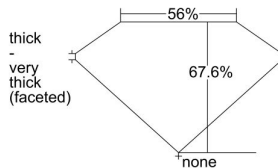

GIA®

FACSIMILE

GIA REPORT 5221340337

Verify this report at GIA.edu

GIA NATURAL DIAMOND DOSSIER®

March 11, 2022
GIA Report Number 5221340337
Shape and Cutting Style ..... Oval Brilliant
Measurements ..... 5.81 x 4.36 x 2.95 mm

GRADING RESULTS

Carat Weight ..... 0.50 carat
Color Grade ..... G
Clarity Grade VS1

ADDITIONAL GRADING INFORMATION

Polish ..... Excellent
Symmetry ..... Very Good
Fluorescence ..... None
Clarity Characteristics..... Cloud, Indented Natural
Inscription(s): GIA 5221340337

PROPORTIONS

Profile not to actual proportions

GRADING SCALES

GIA COLOR SCALE		GIA CLARITY SCALE			
COLORLESS	D	VERY VERY SLIGHTLY INCLUDED	FLAWLESS		
	E		INTERNALLY FLAWLESS		
	F	VERY SLIGHTLY INCLUDED	VVS₁		
	G		VVS₂		
	H		VS₁		
	NEAR COLORLESS	I	SLIGHTLY INCLUDED	VS₂	
		J		SI₁	
		FAINT	K	INCLUDED	SI₂
			L		I₁
			M		I₂
VERT LIGHT	N	LIGHT	I₃		
	O				
	P				
	Q				
	R