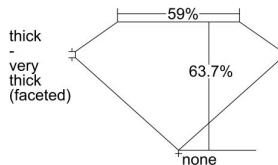

GIA®

FACSIMILE

GIA REPORT 5221324448

Verify this report at gia.edu

GIA NATURAL DIAMOND DOSSIER®

March 03, 2022
GIA Report Number 5221324448
Shape and Cutting Style ..... Heart Brilliant
Measurements ..... 5.46 x 6.57 x 4.18 mm

GRADING RESULTS

Carat Weight ..... 0.92 carat
Color Grade ..... F
Clarity Grade VS1

ADDITIONAL GRADING INFORMATION

Polish ..... Excellent
Symmetry ..... Excellent
Fluorescence ..... Faint
Clarity Characteristics ..... Cloud, Crystal, Needle
Inscription(s): GIA 5221324448

PROPORTIONS

Profile not to actual proportions

GRADING SCALES

GIA COLOR SCALE		GIA CLARITY SCALE			
COLORLESS	D	VERY VERY SLIGHTLY INCLUDED	FLAWLESS		
	E		INTERNALLY FLAWLESS		
	F	VERY SLIGHTLY INCLUDED	VVS₁		
	G		VVS₂		
	H		VS₁		
	NEAR COLORLESS	I	SLIGHTLY INCLUDED	VS₂	
		J		SI₁	
		FAINT	K	INCLUDED	SI₂
			L		I₁
			M		I₂
VERT LIGHT	N	LIGHT	I₃		
	O				
	P				
	Q				
	R				
	S				
	T