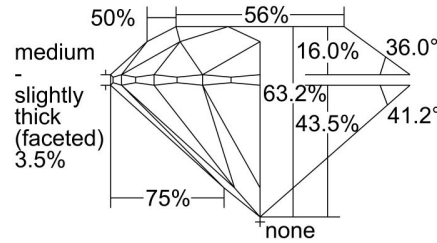

GIA NATURAL DIAMOND GRADING REPORT

October 07, 2021

GIA Report Number 5211963631

Shape and Cutting Style Round Brilliant

Measurements 10.88 - 10.93 x 6.89 mm

GRADING RESULTS

Carat Weight 5.05 carat

Color Grade N

Clarity Grade Internally Flawless

Cut Grade Excellent

ADDITIONAL GRADING INFORMATION

Polish Excellent

Symmetry Excellent

Fluorescence Strong Blue

Inscription(s): GIA 5211963631

Comments: Minor details of polish are not shown.

PROPORTIONS

Profile to actual proportions

CLARITY CHARACTERISTICS

GRADING SCALES

GIA
COLOR
SCALE

COLOURLESS	D
	E
	F
	G
NEAR COLOURLESS	H
	I
	J
FANT	K
	L
	M
VERY LIGHT	N
	O
	P
	Q
	R
	S
	T
	U
LIGHT	V
	W
	X
	Y
	Z

GIA
CLARITY
SCALE

	FLAWLESS
	INTERNALLY FLAWLESS
VERY VERY SLIGHTLY INCLUDED	VVS ₁
	VVS ₂
VERY SLIGHTLY INCLUDED	VS ₁
	VS ₂
SLIGHTLY INCLUDED	SI ₁
	SI ₂
INCLUDED	I ₁
	I ₂
	I ₃

GIA
CUT
SCALE

	EXCELLENT
	VERY GOOD
	GOOD
	FAIR
	POOR