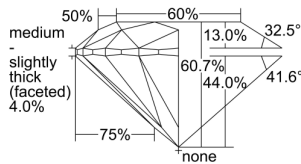

GIA®

FACSIMILE

GIA REPORT 5211832020

Verify this report at GIA.edu

GIA NATURAL DIAMOND DOSSIER®

June 30, 2021
GIA Report Number 5211832020
Shape and Cutting Style ..... Round Brilliant
Measurements ..... 5.45 - 5.47 x 3.32 mm

GRADING RESULTS

Carat Weight ..... 0.60 carat
Color Grade ..... G
Clarity Grade S11
Cut Grade ..... Excellent

ADDITIONAL GRADING INFORMATION

Polish ..... Excellent
Symmetry ..... Excellent
Fluorescence ..... None
Clarity Characteristics ..... Feather, Cloud
Inscription(s): GIA 5211832020

PROPORTIONS

Profile to actual proportions

GRADING SCALES

GIA COLOR SCALE	GIA CLARITY SCALE	GIA CUT SCALE	
D	FLAWLESS	EXCELLENT	
E	INTERNALLY FLAWLESS		
F		VVS₁	VERY GOOD
G	VVS₂		
H	VS₁	GOOD	
I	VS₂		
J	S1₁	FAIR	
K	S1₂		
L	I₁	POOR	
M	I₂		
N	I₃		
O			
P			
Q			
R			
S			
T			
U			
V			
W			
X			
Y			
Z