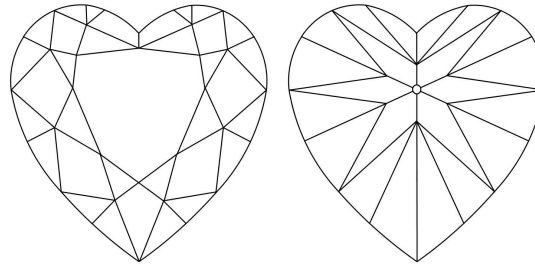

GIA NATURAL DIAMOND GRADING REPORT

December 07, 2023
 GIA Report Number 5211696495
 Shape and Cutting Style Heart Brilliant
 Measurements 10.55 x 11.80 x 6.91 mm

GRADING RESULTS

Carat Weight 5.05 carat
 Color Grade D
 Clarity Grade Flawless

ADDITIONAL GRADING INFORMATION

Polish Excellent
 Symmetry Excellent
 Fluorescence None
 Inscription(s): GIA 5211696495

PROPORTIONS

Profile not to actual proportions

CLARITY CHARACTERISTICS

GRADING SCALES

GIA COLOR SCALE		GIA CLARITY SCALE	
COLOURLESS	D	VERY VERY SLIGHTLY INCLUDED	FLAWLESS
	E		INTERNALLY FLAWLESS
	F		VVS ₁
NEAR COLOURLESS	G	VERY SLIGHTLY INCLUDED	VVS ₂
	H		VS ₁
	I		VS ₂
FANT	J	SLIGHTLY INCLUDED	SI ₁
	K		SI ₂
	L		I ₁
VERY LIGHT	M	INCLUDED	I ₂
	N		I ₃
	O		
LIGHT	P		
	Q		
	R		
	S		
	T		
	U		
	V		
W			
X			
Y			
Z			