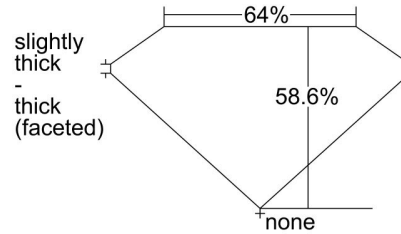

GIA NATURAL DIAMOND GRADING REPORT

December 07, 2023
 GIA Report Number 5211696495
 Shape and Cutting Style Heart Brilliant
 Measurements 10.55 x 11.80 x 6.91 mm

GRADING RESULTS

Carat Weight 5.05 carat
 Color Grade D
 Clarity Grade Flawless

ADDITIONAL GRADING INFORMATION

Polish Excellent
 Symmetry Excellent
 Fluorescence None
 Inscription(s): GIA 5211696495

PROPORTIONS

Profile not to actual proportions

CLARITY CHARACTERISTICS

GRADING SCALES

GIA COLOR SCALE		GIA CLARITY SCALE	
COLOURLESS	D	VERY VERY SLIGHTLY INCLUDED	FLAWLESS
	E		INTERNALLY FLAWLESS
	F		VVS ₁
NEAR COLOURLESS	G	VERY SLIGHTLY INCLUDED	VVS ₂
	H		VS ₁
	I		VS ₂
FANT	J	SLIGHTLY INCLUDED	SI ₁
	K		SI ₂
	L		I ₁
VERY LIGHT	M	INCLUDED	I ₂
	N		I ₃
	O		
LIGHT	P		
	Q		
	R		
	S		
	T		
	U		
	V		
W			
X			
Y			
Z			