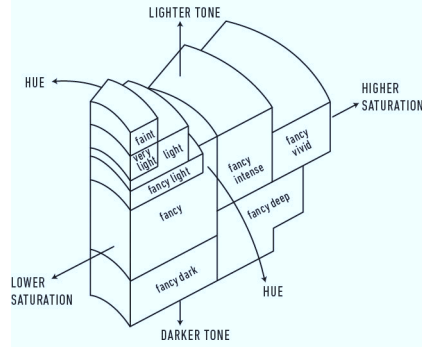

Verify this report at GIA.edu

GIA NATURAL COLORED DIAMOND REPORT

October 16, 2019
 Report Type Identification and Origin Report
 GIA Report Number 5202649985
 Shape and Cutting Style .. Round-Cornered Rectangular
 Modified Brilliant
 Measurements 3.77 x 3.51 x 2.70 mm
 Carat Weight 0.31 carat
 Color Grade Fancy Brownish Purplish Pink
 Color Origin Natural
 Color Distribution Even
 Inscription(s): GIA 5202649985

ADDITIONAL INFORMATION

**GIA COLORED
DIAMOND
SCALE**

Illustration of GIA fancy color grade interrelationships

The results documented in this report refer only to the diamond described, and were obtained using the techniques and equipment available to GIA at the time of examination. This report is not a guarantee or valuation. For additional information and important limitations and disclaimers, please see GIA.edu/terms or call +1 800 421 7250 or +1 760 603 4500. ©2017 Gemological Institute of America, Inc.