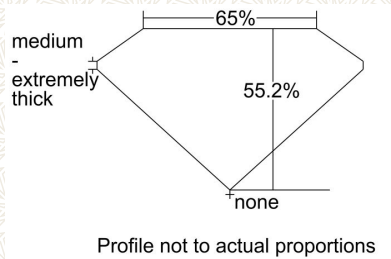

GIA NATURAL COLORED DIAMOND REPORT

October 16, 2019
 Report Type Grading Report
 GIA Report Number 5201641871
 Shape and Cutting Style Modified Shield Brilliant
 Measurements 9.90 x 10.89 x 6.01 mm

Carat Weight 4.39 carat
 Color Grade Fancy Dark Yellow-Brown
 Color Origin Natural
 Color Distribution Even
 Clarity Grade VS1
 Proportions:

Polish Good
 Symmetry Good
 Fluorescence None
 Inscription(s): GIA 5201641871

ADDITIONAL INFORMATION

CLARITY CHARACTERISTICS

KEY TO SYMBOLS*

-  Cavity
-  Indented Natural

* Red symbols denote internal characteristics (inclusions). Green or black symbols denote external characteristics (blemishes). Diagram is an approximate representation of the diamond, and symbols shown indicate type, position, and approximate size of clarity characteristics. All clarity characteristics may not be shown. Details of finish are not shown.