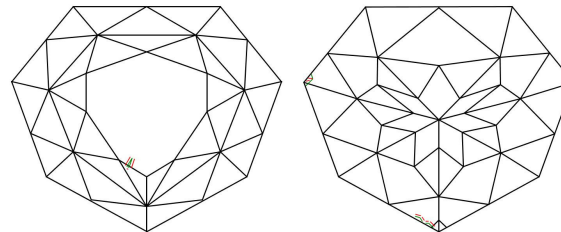

GIA NATURAL COLORED DIAMOND REPORT

October 16, 2019
 Report Type Grading Report
 GIA Report Number 5201641871
 Shape and Cutting Style Modified Shield Brilliant
 Measurements 9.90 x 10.89 x 6.01 mm

Carat Weight 4.39 carat
 Color Grade Fancy Dark Yellow-Brown
 Color Origin Natural
 Color Distribution Even
 Clarity Grade VS1
 Proportions:

Polish Good
 Symmetry Good
 Fluorescence None
 Inscription(s): GIA 5201641871

ADDITIONAL INFORMATION

CLARITY CHARACTERISTICS

KEY TO SYMBOLS*

-  Cavity
-  Indented Natural

* Red symbols denote internal characteristics (inclusions). Green or black symbols denote external characteristics (blemishes). Diagram is an approximate representation of the diamond, and symbols shown indicate type, position, and approximate size of clarity characteristics. All clarity characteristics may not be shown. Details of finish are not shown.