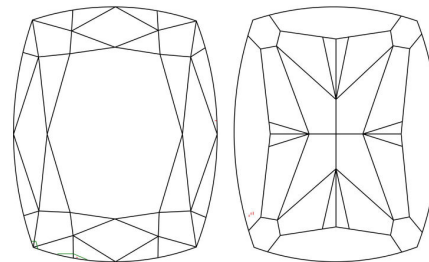

GIA COLORED DIAMOND REPORT

September 29, 2014
 Report Type Grading Report
 GIA Report Number 5176872204
 Shape and Cutting Style . Modified Rectangular Brilliant
 Measurements 5.14 x 4.68 x 3.30 mm

 Carat Weight 0.74 carat
 Color Grade Fancy Yellow
 Color Origin Natural
 Color Distribution Even
 Clarity Grade VVS1
 Proportions:

Profile not to actual proportions

Polish Excellent
 Symmetry Good
 Fluorescence None
 Inscription(s): GIA 5176872204

ADDITIONAL INFORMATION

CLARITY CHARACTERISTICS

KEY TO SYMBOLS*

- ~ Feather
- ^ Natural

* Red symbols denote internal characteristics (inclusions). Green or black symbols denote external characteristics (blemishes). Diagram is an approximate representation of the diamond, and symbols shown indicate type, position, and approximate size of clarity characteristics. All clarity characteristics may not be shown. Details of finish are not shown.