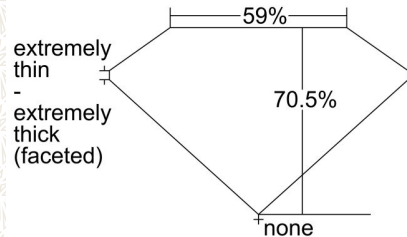

GIA COLORED DIAMOND REPORT

September 29, 2014
 Report Type Grading Report
 GIA Report Number 5176872204
 Shape and Cutting Style . Modified Rectangular Brilliant
 Measurements 5.14 x 4.68 x 3.30 mm

 Carat Weight 0.74 carat
 Color Grade Fancy Yellow
 Color Origin Natural
 Color Distribution Even
 Clarity Grade VVS1
 Proportions:

Profile not to actual proportions

Polish Excellent
 Symmetry Good
 Fluorescence None
 Inscription(s): GIA 5176872204

ADDITIONAL INFORMATION

CLARITY CHARACTERISTICS

KEY TO SYMBOLS*

- ~ Feather
- ^ Natural

* Red symbols denote internal characteristics (inclusions). Green or black symbols denote external characteristics (blemishes). Diagram is an approximate representation of the diamond, and symbols shown indicate type, position, and approximate size of clarity characteristics. All clarity characteristics may not be shown. Details of finish are not shown.