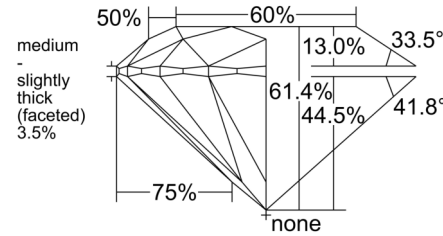

GIA NATURAL DIAMOND GRADING REPORT

July 09, 2025
 GIA Report Number 5176251883
 Shape and Cutting Style Round Brilliant
 Measurements 8.41 - 8.47 x 5.19 mm

GRADING RESULTS

Carat Weight 2.25 carat
 Color Grade D
 Clarity Grade VVS1
 Cut Grade Excellent

ADDITIONAL GRADING INFORMATION

Polish Excellent
 Symmetry Excellent
 Fluorescence None
 Inscription(s): GIA 5176251883

PROPORTIONS

Profile to actual proportions

CLARITY CHARACTERISTICS

KEY TO SYMBOLS*

- Pinpoint

* Red symbols denote internal characteristics (inclusions). Green or black symbols denote external characteristics (blemishes). Diagram is an approximate representation of the diamond, and symbols shown indicate type, position, and approximate size of clarity characteristics. All clarity characteristics may not be shown. Details of finish are not shown.