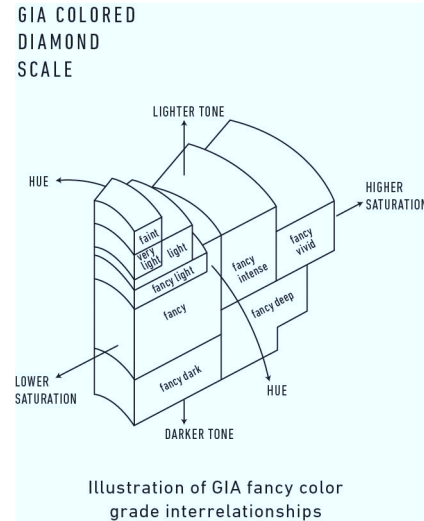

Verify this report at gia.edu

GIA COLORED DIAMOND REPORT

November 12, 2016
Report Type ..... Identification and Origin Report
GIA Report Number 5171955107
Shape and Cutting Style ..... Cushion Modified Brilliant
Measurements ..... 8.69 x 7.98 x 5.51 mm
Carat Weight ..... 3.59 carat
Color Grade ..... Fancy White
Color Origin ..... Natural
Color Distribution ..... Even
Inscription(s): GIA 5171955107

ADDITIONAL INFORMATION

The results documented in this report refer only to the diamond described, and were obtained using the techniques and equipment used by GIA at the time of examination. This report is not a guarantee or valuation. For additional information and important limitations and disclaimers, please see www.gia.edu/terms or call +1 800 421 7250 or +1 760 603 4500. ©2014 Gemological Institute of America, Inc.

reportcheck.gia.edu