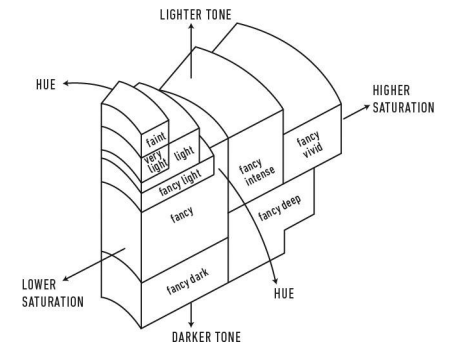

GIA COLORED DIAMOND REPORT

January 28, 2014
 Report Type Identification and Origin Report
 GIA Report Number 5166688583
 Shape and Cutting Style Pear Modified Brilliant
 Measurements 7.40 x 4.87 x 3.84 mm
 Carat Weight 1.01 carat
 Color Grade Fancy Vivid Orange-Yellow
 Color Origin Natural
 Color Distribution Even

ADDITIONAL INFORMATION

**GIA COLORED
DIAMOND
SCALE**

Illustration of GIA fancy color grade interrelationships

The results documented in this report refer only to the diamond described, and were obtained using the techniques and equipment used by GIA at the time of examination. This report is not a guarantee or valuation. For additional information and important limitations and disclaimers, please see www.gia.edu/terms or call +1 800 421 7250 or +1 760 603 4500. ©2014 Gemological Institute of America, Inc.