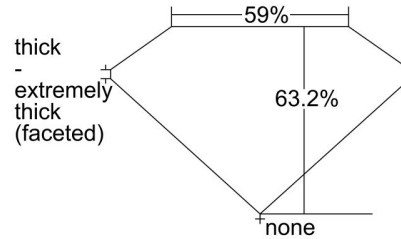

GIA NATURAL DIAMOND GRADING REPORT

February 25, 2021
 GIA Report Number 5161014912
 Shape and Cutting Style Oval Modified Brilliant
 Measurements 12.83 x 9.40 x 5.94 mm

GRADING RESULTS

Carat Weight 5.01 carat
 Color Grade E
 Clarity Grade VS2

ADDITIONAL GRADING INFORMATION

Polish Excellent
 Symmetry Excellent
 Fluorescence None
 Inscription(s): GIA 5161014912
 Comments: Pinpoints are not shown.

PROPORTIONS

Profile not to actual proportions

CLARITY CHARACTERISTICS

KEY TO SYMBOLS*

- Crystal ▲ Natural
- ~ Feather
- ∖ Needle
- ☉ Cloud

* Red symbols denote internal characteristics (inclusions). Green or black symbols denote external characteristics (blemishes). Diagram is an approximate representation of the diamond, and symbols shown indicate type, position, and approximate size of clarity characteristics. All clarity characteristics may not be shown. Details of finish are not shown.