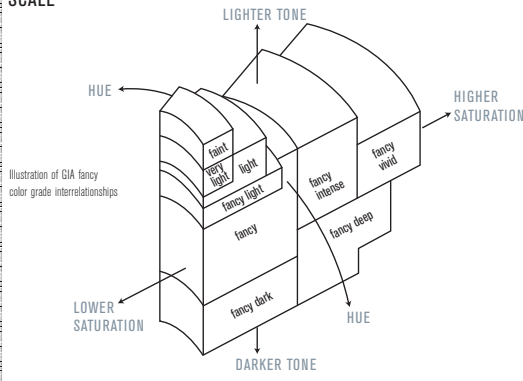

COLORED DIAMOND IDENTIFICATION AND ORIGIN REPORT

GIA REPORT 5151756484

December 06, 2013

Laser Inscription Registry ..... **GIA 5151756484**

Shape and Cutting Style ..... **Pear Modified Brilliant**

Measurements ..... **8.38 x 5.74 x 4.29 mm**

Weight ..... **1.50 carat**

Color Grade

Origin ..... **NATURAL**

Grade ..... **FANCY DEEP**

..... **BROWNISH ORANGY PINK**

Distribution ..... **EVEN**

Comments:

None

GIA
COLORED
DIAMOND
SCALE

210520529612

For terms, conditions, and limitations, see www.gia.edu/terms or call 800-421-7250 or 760-603-4500.