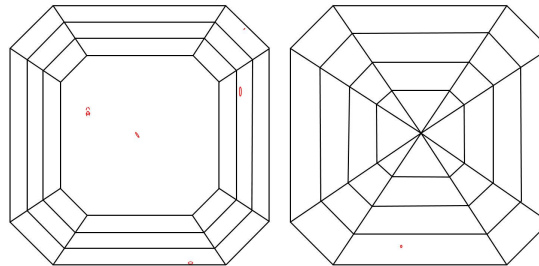

GIA NATURAL DIAMOND GRADING REPORT

April 11, 2022  
 GIA Report Number ..... 5136689480  
 Shape and Cutting Style ..... Square Emerald Cut  
 Measurements ..... 6.42 x 6.35 x 4.37 mm

GRADING RESULTS

Carat Weight ..... 1.70 carat  
 Color Grade ..... I  
 Clarity Grade ..... VS1

CLARITY CHARACTERISTICS

KEY TO SYMBOLS\*

- Crystal
- ⊗ Cloud
- ↘ Needle
- △ Natural

\* Red symbols denote internal characteristics (inclusions). Green or black symbols denote external characteristics (blemishes). Diagram is an approximate representation of the diamond, and symbols shown indicate type, position, and approximate size of clarity characteristics. All clarity characteristics may not be shown. Details of finish are not shown.