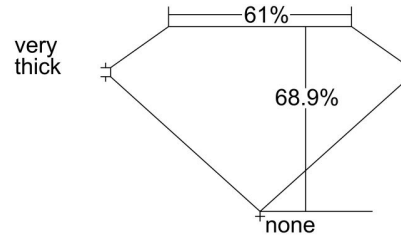

GIA NATURAL DIAMOND GRADING REPORT

April 11, 2022  
 GIA Report Number ..... 5136689480  
 Shape and Cutting Style ..... Square Emerald Cut  
 Measurements ..... 6.42 x 6.35 x 4.37 mm

GRADING RESULTS

Carat Weight ..... 1.70 carat  
 Color Grade ..... I  
 Clarity Grade ..... VS1

ADDITIONAL GRADING INFORMATION

Polish ..... Excellent  
 Symmetry ..... Very Good  
 Fluorescence ..... None  
 Inscription(s): GIA 5136689480  
 Comments: Pinpoints are not shown.

PROPORTIONS

Profile not to actual proportions

CLARITY CHARACTERISTICS

KEY TO SYMBOLS\*

- Crystal
- ⊗ Cloud
- ↘ Needle
- △ Natural

\* Red symbols denote internal characteristics (inclusions). Green or black symbols denote external characteristics (blemishes). Diagram is an approximate representation of the diamond, and symbols shown indicate type, position, and approximate size of clarity characteristics. All clarity characteristics may not be shown. Details of finish are not shown.