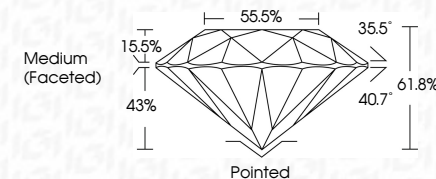

DIAMOND REPORT

ELECTRONIC COPY

502181709

PROPORTIONS

Sample Images Used

CLARITY CHARACTERISTICS

KEY TO SYMBOLS

Red symbols indicate internal characteristics.
Green symbols indicate external characteristics.

COLOR

D - F	G - J	K - M	N - R	S - Z	FANCY
Colorless	Near Colorless	Slightly Tinted	Very Light Color	Light Color	

CLARITY

IF	VS ¹⁻²	VS ¹⁻²	SI ¹⁻²	I ¹⁻³
Internally Flawless	Very Very Slightly Included	Very Slightly Included	Slightly Included	Included

April 6, 2022
IGI Report Number 502181709
Description NATURAL DIAMOND
Shape and Cutting Style ROUND MODIFIED BRILLIANT
Measurements 5.26 - 5.29 x 3.26 mm

GRADING RESULTS

Carat Weight 0.55 CARAT
Color Grade G
Clarity Grade VVS 1
Cut Grade EXCELLENT