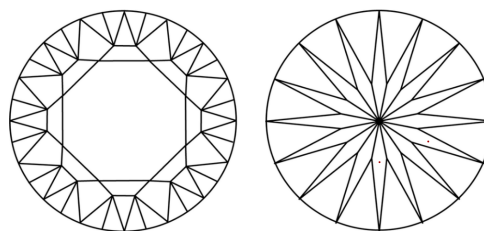

DIAMOND REPORT

ELECTRONIC COPY

502181709

PROPORTIONS

Sample Images Used

CLARITY CHARACTERISTICS

KEY TO SYMBOLS

Red symbols indicate internal characteristics.
Green symbols indicate external characteristics.

April 6, 2022
IGI Report Number 502181709
Description NATURAL DIAMOND
Shape and Cutting Style ROUND MODIFIED BRILLIANT
Measurements 5.26 - 5.29 x 3.26 mm

GRADING RESULTS

Carat Weight 0.55 CARAT
Color Grade G
Clarity Grade VVS 1
Cut Grade EXCELLENT

ADDITIONAL GRADING INFORMATION

Polish EXCELLENT
Symmetry EXCELLENT
Fluorescence NONE
Inscription(s) IGI 502181709
LUCKY STAR

Comments: This diamond displays a pattern of sixteen arrows visible through the crown.