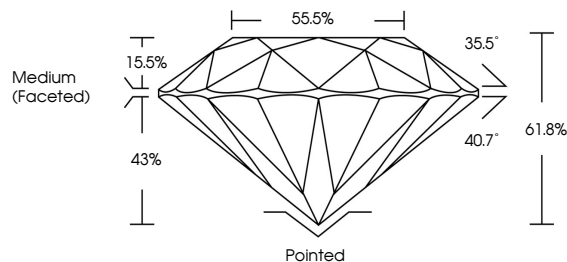

DIAMOND REPORT

ELECTRONIC COPY

502181709

PROPORTIONS

Sample Images Used

CLARITY CHARACTERISTICS

KEY TO SYMBOLS

Red symbols indicate internal characteristics.
Green symbols indicate external characteristics.

April 6, 2022
IGI Report Number 502181709
Description NATURAL DIAMOND
Shape and Cutting Style ROUND MODIFIED BRILLIANT
Measurements 5.26 - 5.29 x 3.26 mm

GRADING RESULTS

Carat Weight 0.55 CARAT
Color Grade G
Clarity Grade VVS 1
Cut Grade EXCELLENT

IGI

April 6, 2022
IGI Report No 502181709
NATURAL DIAMOND
ROUND MODIFIED BRILLIANT
5.26 - 5.29 x 3.26 mm
Carat Weight 0.55 CARAT
Color Grade G
Clarity Grade VVS 1
Cut Grade EXCELLENT
Depth 61.8%
Table 55.5%
Girdle Medium (Faceted)
Culet Pointed
Polish EXCELLENT
Symmetry EXCELLENT
Fluorescence NONE
Inscription(s) IGI 502181709
LUCKY STAR
Comments: This diamond displays a pattern of sixteen arrows visible through the crown.