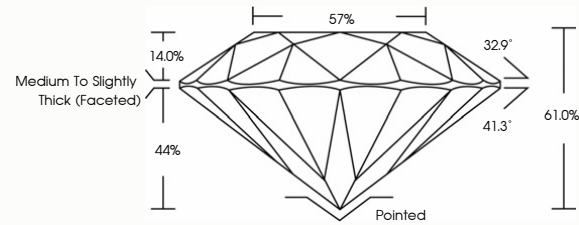

IGI DIAMOND GRADING REPORT

October 4, 2019

IGI Report Number **365947746**

Shape and Cutting Style **Round Brilliant**

Measurements **11.42 - 11.48 x 6.99 mm**

GRADING RESULTS

Carat Weight **5.56 CARATS**

Color Grade **I**

Clarity Grade **SI 2**

Cut Grade **Excellent**

ADDITIONAL GRADING INFORMATION

Polish **Excellent**

Symmetry **Excellent**

Fluorescence **SLIGHT**

Inscription(s) **IGI 365947746**

Comments: IDEAL CUT ROUND BRILLIANT

PROPORTIONS