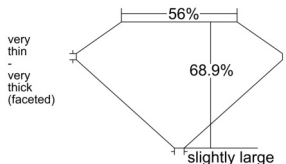

GIA®

FACSIMILE

GIA REPORT 3545584723

Verify this report at GIA.edu

GIA NATURAL DIAMOND DOSSIER®

February 05, 2026

GIA Report Number 3545584723

Shape and Cutting Style ..... Old Mine Brilliant

Measurements ..... 6.70 x 4.77 x 3.29 mm

GRADING RESULTS

Carat Weight ..... 0.90 carat

Color Grade I

Clarity Grade VS1

ADDITIONAL GRADING INFORMATION

Polish ..... Excellent

Symmetry ..... Very Good

Fluorescence ..... Faint

Clarity Characteristics..... Crystal, Feather, Pinpoint, Needle

Inscription(s): GIA 3545584723

PROPORTIONS

Profile not to actual proportions

GRADING SCALES

GIA COLOR SCALE		GIA CLARITY SCALE			
COLORLESS	D	VERY VERY SLIGHTLY INCLUDED	FLAWLESS		
	E		INTERNALLY FLAWLESS		
	F	VERY SLIGHTLY INCLUDED	VVS₁		
	G		VVS₂		
	H		VS₁		
	NEAR COLORLESS	I	SLIGHTLY INCLUDED	VS₂	
		J		SI₁	
		FAINT	K	INCLUDED	SI₂
			L		I₁
			M		I₂
VERT LIGHT	N	LIGHT	I₃		
	O				
	P				
	Q				
LIGHT	R				
	S				
	T				
	U				
	V				
	Z