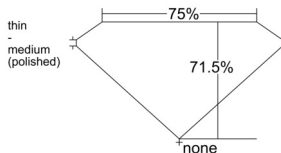

GIA®

FACSIMILE

GIA REPORT 3545449271

Verify this report at GIA.edu

GIA NATURAL DIAMOND DOSSIER®

January 16, 2026
GIA Report Number 3545449271
Shape and Cutting Style ..... Square Modified Brilliant
Measurements ..... 5.56 x 5.43 x 3.88 mm

GRADING RESULTS

Carat Weight ..... 0.90 carat
Color Grade ..... G
Clarity Grade VVS2

ADDITIONAL GRADING INFORMATION

Polish ..... Excellent
Symmetry ..... Very Good
Fluorescence ..... Faint
Clarity Characteristics ..... Needle, Feather, Pinpoint
Inscription(s): GIA 3545449271

PROPORTIONS

Profile not to actual proportions

GRADING SCALES

GIA COLOR SCALE		GIA CLARITY SCALE			
COLORLESS	D	VERY VERY SLIGHTLY INCLUDED	FLAWLESS		
	E		INTERNALLY FLAWLESS		
	F	VERY SLIGHTLY INCLUDED	VVS₁		
	G		VVS₂		
	H		VS₁		
	NEAR COLORLESS	I	SLIGHTLY INCLUDED	VS₂	
		J		SI₁	
		FAINT	K	INCLUDED	SI₂
			L		I₁
			M		I₂
VERT LIGHT	N	LIGHT	I₃		
	O				
	P				
	Q				
	R