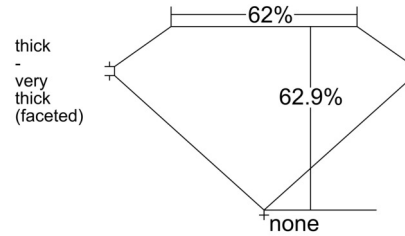

GIA NATURAL DIAMOND GRADING REPORT

January 14, 2026  
 GIA Report Number ..... 3545448895  
 Shape and Cutting Style ..... Oval Brilliant  
 Measurements ..... 7.92 x 5.54 x 3.49 mm

GRADING RESULTS

Carat Weight ..... 1.00 carat  
 Color Grade ..... K  
 Clarity Grade ..... VS1

ADDITIONAL GRADING INFORMATION

Polish ..... Excellent  
 Symmetry ..... Excellent  
 Fluorescence ..... Faint  
 Inscription(s): GIA 3545448895  
 Comments: Pinpoints are not shown.

PROPORTIONS

Profile not to actual proportions

CLARITY CHARACTERISTICS

KEY TO SYMBOLS\*

-  Cloud
-  Needle
-  Indented Natural

\* Red symbols denote internal characteristics (inclusions). Green or black symbols denote external characteristics (blemishes). Diagram is an approximate representation of the diamond, and symbols shown indicate type, position, and approximate size of clarity characteristics. All clarity characteristics may not be shown. Details of finish are not shown.