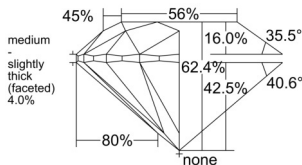

GIA®

FACSIMILE

GIA REPORT 3545349921

Verify this report at GIA.edu

GIA NATURAL DIAMOND DOSSIER®

December 31, 2025
GIA Report Number 3545349921
Shape and Cutting Style ..... Round Brilliant
Measurements ..... 4.09 - 4.13 x 2.57 mm

GRADING RESULTS

Carat Weight ..... 0.27 carat
Color Grade ..... E
Clarity Grade VVS2
Cut Grade ..... Excellent

ADDITIONAL GRADING INFORMATION

Polish ..... Excellent
Symmetry ..... Excellent
Fluorescence ..... Medium Blue
Clarity Characteristics..... Cloud, Pinpoint, Internal Graining,
Indented Natural

Inscription(s): GIA 3545349921

PROPORTIONS

Profile to actual proportions