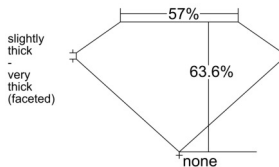

GIA®

FACSIMILE

GIA REPORT 3545305981

Verify this report at GIA.edu

GIA NATURAL DIAMOND DOSSIER®

December 24, 2025
GIA Report Number 3545305981
Shape and Cutting Style ..... Pear Brilliant
Measurements ..... 6.99 x 4.37 x 2.78 mm

GRADING RESULTS

Carat Weight ..... 0.50 carat
Color Grade ..... J
Clarity Grade SI1

ADDITIONAL GRADING INFORMATION

Polish ..... Excellent
Symmetry ..... Excellent
Fluorescence ..... None
Clarity Characteristics ..... Twinning Wisp
Inscription(s): GIA 3545305981

PROPORTIONS

Profile not to actual proportions

GRADING SCALES

GIA COLOR SCALE		GIA CLARITY SCALE			
COLORLESS	D	VERY VERY SLIGHTLY INCLUDED	FLAWLESS		
	E		INTERNALLY FLAWLESS		
	F	VERY SLIGHTLY INCLUDED	VVS₁		
	G		VVS₂		
	H		VS₁		
	NEAR COLORLESS	I	SLIGHTLY INCLUDED	VS₂	
		J		SI₁	
		FAINT	K	INCLUDED	SI₂
			L		I₁
			M		I₂
VERT LIGHT	N	LIGHT	I₃		
	O				
	P				
	Q				
	R