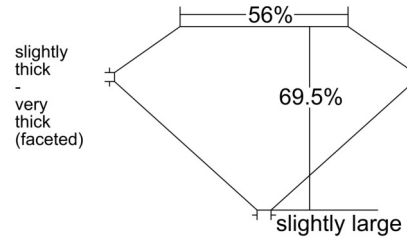

GIA NATURAL DIAMOND GRADING REPORT

December 26, 2025  
 GIA Report Number ..... 3545302986  
 Shape and Cutting Style ..... Old Mine Brilliant  
 Measurements ..... 8.29 x 5.96 x 4.14 mm

GRADING RESULTS

Carat Weight ..... 1.70 carat  
 Color Grade ..... M  
 Clarity Grade ..... VS1

ADDITIONAL GRADING INFORMATION

Polish ..... Excellent  
 Symmetry ..... Very Good  
 Fluorescence ..... None  
 Inscription(s): GIA 3545302986

PROPORTIONS

Profile not to actual proportions

CLARITY CHARACTERISTICS

KEY TO SYMBOLS\*

- Crystal
- Pinpoint
- ∩ Feather
- ∩ Indented Natural
- ◐ Cavity
- ∖ Needle

GRADING SCALES

GIA COLOR SCALE		GIA CLARITY SCALE	
COLORLESS	D	VERY VERY SLIGHTLY INCLUDED	FLAWLESS
	E		INTERNALLY FLAWLESS
	F		VVS <sub>1</sub>
NEAR COLORLESS	G	VERY SLIGHTLY INCLUDED	VVS <sub>2</sub>
	H		VS <sub>1</sub>
	I		VS <sub>2</sub>
FANT	J	SLIGHTLY INCLUDED	SI <sub>1</sub>
	K		SI <sub>2</sub>
	L		I <sub>1</sub>
VERY LIGHT	M	INCLUDED	I <sub>2</sub>
	N		I <sub>3</sub>
	O		
LIGHT	P		
	Q		
	R		
	S		
	T		
	U		
	V		
W			
X			
Y			
Z			