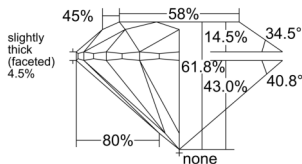

GIA®

FACSIMILE

GIA REPORT 3545280168

Verify this report at GIA.edu

GIA NATURAL DIAMOND DOSSIER®

December 23, 2025
GIA Report Number 3545280168
Shape and Cutting Style ..... Round Brilliant
Measurements ..... 5.37 - 5.40 x 3.33 mm

GRADING RESULTS

Carat Weight ..... 0.60 carat
Color Grade I
Clarity Grade VVS1
Cut Grade ..... Excellent

ADDITIONAL GRADING INFORMATION

Polish ..... Excellent
Symmetry ..... Excellent
Fluorescence ..... Medium Blue
Clarity Characteristics..... Pinpoint, Feather, Indented Natural
Inscription(s): GIA 3545280168

PROPORTIONS

Profile to actual proportions

GRADING SCALES

GIA COLOR SCALE	GIA CLARITY SCALE	GIA CUT SCALE	
D	FLAWLESS	EXCELLENT	
E	INTERNALLY FLAWLESS		
F		VVS₁	VERY GOOD
G	VVS₂		
H	VS₁	GOOD	
I	VS₂		
J	SI₁	FAIR	
K	SI₂		
L	I₁	POOR	
M			
N			
O	I₂		
P			
Q			
R	I₃		
S			
T			
U			
V			
W			
X			
Y			
Z