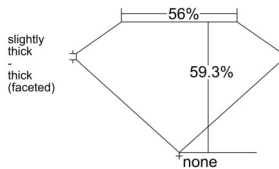

GIA®

FACSIMILE

GIA REPORT 3545238871

Verify this report at GIA.edu

GIA NATURAL DIAMOND DOSSIER®

December 16, 2025
GIA Report Number 3545238871
Shape and Cutting Style ..... Heart Brilliant
Measurements ..... 5.91 x 6.49 x 3.85 mm

GRADING RESULTS

Carat Weight ..... 0.83 carat
Color Grade ..... H
Clarity Grade VS1

ADDITIONAL GRADING INFORMATION

Polish ..... Excellent
Symmetry ..... Excellent
Fluorescence ..... None
Clarity Characteristics ..... Feather, Cloud
Inscription(s): GIA 3545238871

PROPORTIONS

Profile not to actual proportions

GRADING SCALES

GIA COLOR SCALE		GIA CLARITY SCALE	
COLORLESS	D	VERY VERY SLIGHTLY INCLUDED	FLAWLESS
	E		INTERNALLY FLAWLESS
	F		VVS₁
	G		VVS₂
	H		VS₁
	I		VS₂
	J		SI₁
	K		SI₂
	L		I₁
	M		I₂
NEAR COLORLESS	N	SLIGHTLY INCLUDED	I₃
	O		
	P		
	Q		
FAINT	R		
	S		
	T		
	U		
VERT LIGHT	V		
	W		
	X		
	Y		
LIGHT	Z