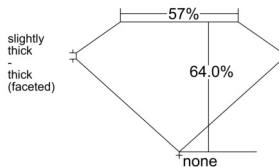

GIA®

FACSIMILE

GIA REPORT 3535917215

Verify this report at GIA.edu

GIA NATURAL DIAMOND DOSSIER®

November 06, 2025
GIA Report Number 3535917215
Shape and Cutting Style ..... Pear Brilliant
Measurements ..... 6.03 x 3.84 x 2.46 mm

GRADING RESULTS

Carat Weight ..... 0.33 carat
Color Grade ..... F
Clarity Grade VS1

ADDITIONAL GRADING INFORMATION

Polish ..... Excellent
Symmetry ..... Very Good
Fluorescence ..... None
Clarity Characteristics ..... Cloud, Pinpoint
Inscription(s): GIA 3535917215

PROPORTIONS

Profile not to actual proportions

GRADING SCALES

GIA COLOR SCALE		GIA CLARITY SCALE			
COLORLESS	D	VERY VERY SLIGHTLY INCLUDED	FLAWLESS		
	E		INTERNALLY FLAWLESS		
	F	VERY SLIGHTLY INCLUDED	VS₁		
	G		VS₂		
	H		VS₁		
	NEAR COLORLESS	I	SLIGHTLY INCLUDED	SI₁	
		J		SI₂	
		FAINT	K	INCLUDED	I₁
			L		I₂
			M		I₃
VERT LIGHT	N		NOT GRADED		
	O				
	P				
	Q				
	R				
LIGHT	S				
	T				
	U				
	V				
	Z