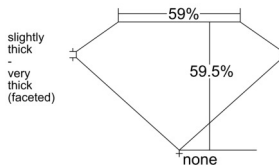

GIA®

FACSIMILE

GIA REPORT 3535874971

Verify this report at GIA.edu

GIA NATURAL DIAMOND DOSSIER®

November 03, 2025
GIA Report Number 3535874971
Shape and Cutting Style ..... Heart Brilliant
Measurements ..... 5.23 x 5.94 x 3.53 mm

GRADING RESULTS

Carat Weight ..... 0.62 carat
Color Grade ..... G
Clarity Grade VS1

ADDITIONAL GRADING INFORMATION

Polish ..... Excellent
Symmetry ..... Very Good
Fluorescence ..... None
Clarity Characteristics ..... Cloud, Feather
Inscription(s): GIA 3535874971

PROPORTIONS

Profile not to actual proportions

GRADING SCALES

GIA COLOR SCALE		GIA CLARITY SCALE			
COLORLESS	D	VERY VERY SLIGHTLY INCLUDED	FLAWLESS		
	E		INTERNALLY FLAWLESS		
	F	VERY SLIGHTLY INCLUDED	VS₁		
	G		VS₂		
	H		VS₁		
	NEAR COLORLESS	I	SLIGHTLY INCLUDED	VS₂	
		J		SI₁	
		FAINT	K	INCLUDED	SI₂
			L		I₁
			M		I₂
VERT LIGHT	N	LIGHT	I₃		
	O				
	P				
	Q				
	R