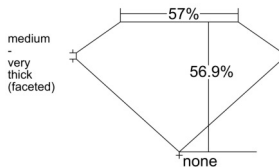

GIA®

FACSIMILE

GIA REPORT 3535798564

Verify this report at GIA.edu

GIA NATURAL DIAMOND DOSSIER®

October 30, 2025
GIA Report Number 3535798564
Shape and Cutting Style ..... Heart Brilliant
Measurements ..... 5.78 x 6.50 x 3.70 mm

GRADING RESULTS

Carat Weight ..... 0.80 carat
Color Grade ..... E
Clarity Grade VS1

ADDITIONAL GRADING INFORMATION

Polish ..... Excellent
Symmetry ..... Excellent
Fluorescence ..... None
Clarity Characteristics ..... Crystal, Feather
Inscription(s): GIA 3535798564

PROPORTIONS

Profile not to actual proportions

GRADING SCALES

GIA COLOR SCALE		GIA CLARITY SCALE			
COLORLESS	D	VERY VERY SLIGHTLY INCLUDED	FLAWLESS		
	E		INTERNALLY FLAWLESS		
	F	VERY SLIGHTLY INCLUDED	VS₁		
	G		VS₂		
	H		VS₁		
	NEAR COLORLESS	I	SLIGHTLY INCLUDED	SI₁	
		J		SI₂	
		FAINT	K	INCLUDED	I₁
			L		I₂
			M		I₃
VERT LIGHT	N		LIGHT		
	O				
	P				
	Q				
	R